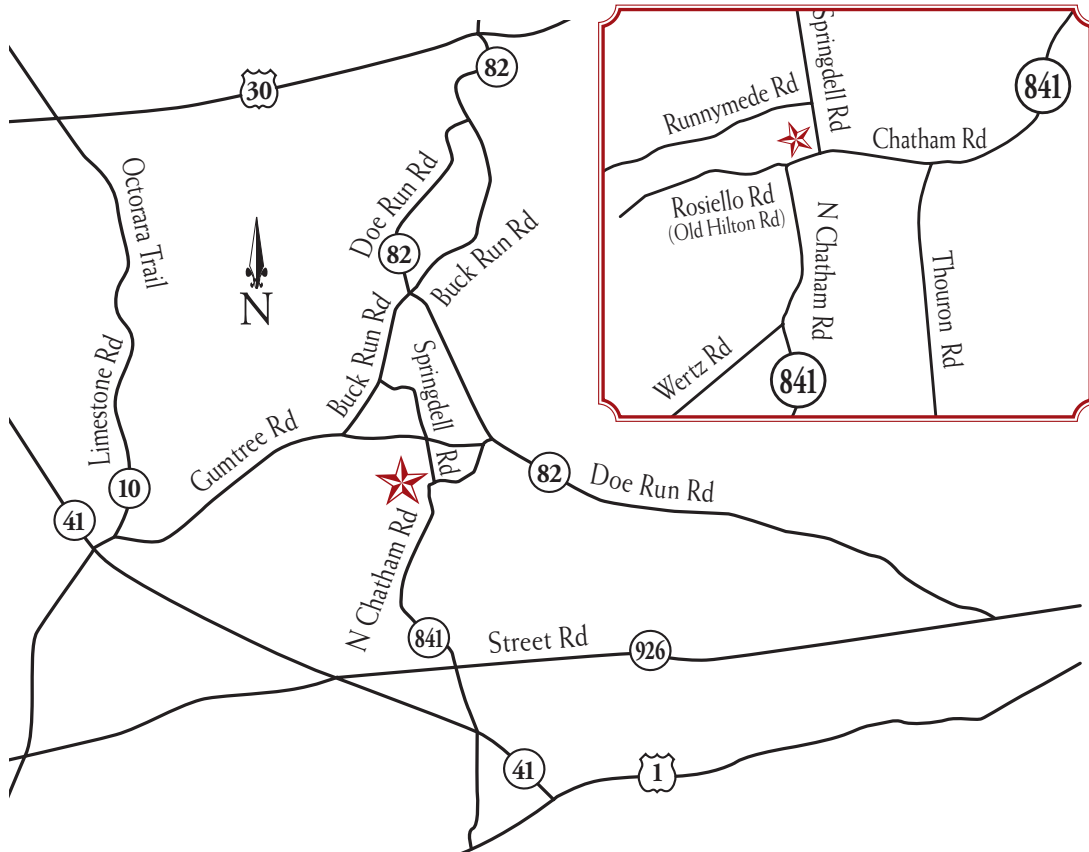

## DIRECTIONS

**FROM SOUTH & EAST** – Take Route 1 S to Exit 16 - Route 41. Follow 41 N approx. 1 mile into Chatham. At the junction of Route 841, turn right onto 841 N (Coatesville Rd). Follow 841 through the 926 junction (now 841/N. Chatham Road). Continue approx. 2 miles. The Whip Tavern is located on the left just before Springdell Rd.

**FROM NORTH & WEST** – Take Route 30 to the Coatesville Exit. Follow 82 S until it merges with Business 30/Lincoln Hwy W. Follow approx. .25 mile to Route 82/Strode Ave. Turn left onto 82 S. Continue approx. 5 miles to the junction of 841/N. Chatham Rd. Turn right onto 841 S and follow approx. 1 mile. The Whip Tavern is on the right just past Springdell Rd.

**FROM WEST CHESTER, PA** – Follow Miner St./Route 842 W approx. 3.5 miles. Follow 842 as it turns right onto S. Bridge Rd. and continue approx. 5.5 miles to the intersection of Route 82/Doe Run Rd. Follow 82 W to Route 841. Turn left onto 841 and follow approx. 1 mile. The Whip Tavern is on the right just past Springdell Rd.